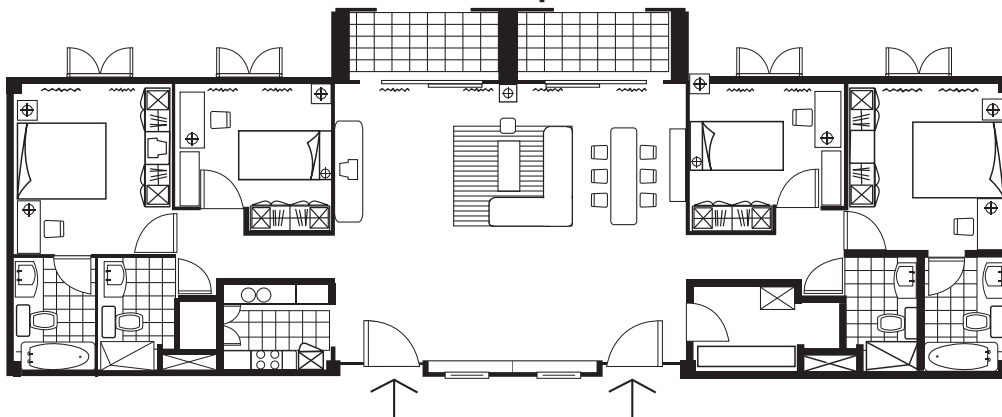

THREE BEDROOM APARTMENT (TYPE 1)

110 sqm

THREE BEDROOM APARTMENT (TYPE 2)

113 sqm

THREE BEDROOM VILLA

128 sqm

FOUR BEDROOM APARTMENT

182 sqm

ONE BEDROOM APARTMENT

61sqm

TWO BEDROOM APARTMENT (TYPE 1)

91sqm

TWO BEDROOM APARTMENT (TYPE 2)

89 sqm

DIAMOND WESTLAKE
SUITES