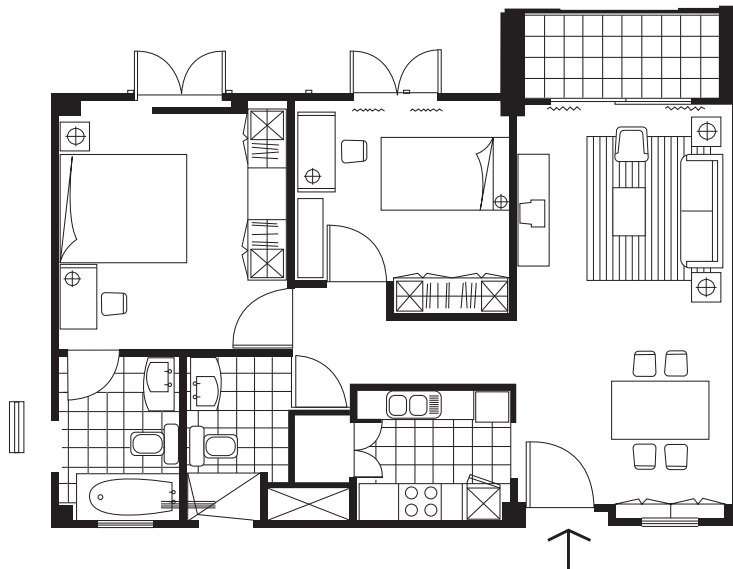

THREE BEDROOM APARTMENT (TYPE 1)

110 sqm

THREE BEDROOM APARTMENT (TYPE 2)

113 sqm

THREE BEDROOM VILLA

128 sqm

FOUR BEDROOM APARTMENT

182 sqm

ONE BEDROOM APARTMENT

61sqm

TWO BEDROOM APARTMENT (TYPE 1)

91sqm

TWO BEDROOM APARTMENT (TYPE 2)

89 sqm

DIAMOND WESTLAKE
SUITES