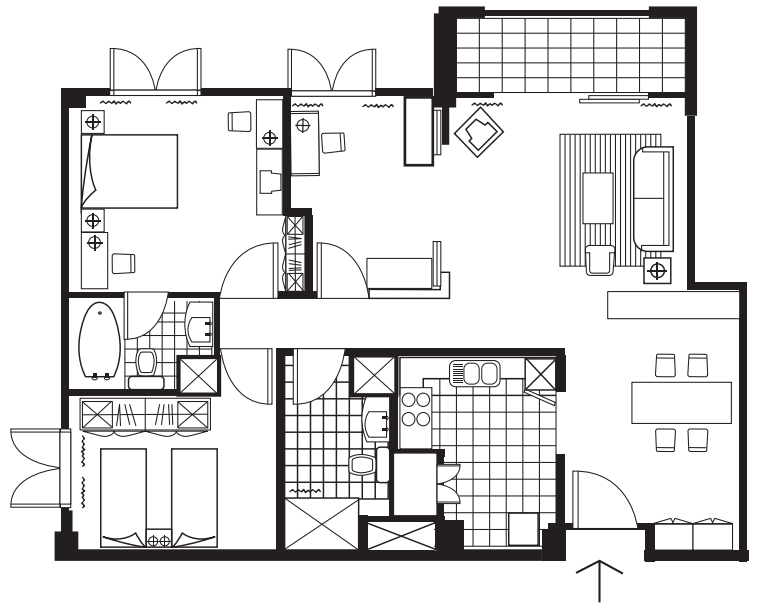

THREE BEDROOM APARTMENT (TYPE 1)

110 sqm

THREE BEDROOM APARTMENT (TYPE 2)

113 sqm

THREE BEDROOM VILLA

128 sqm

FOUR BEDROOM APARTMENT

182 sqm

ONE BEDROOM APARTMENT

61sqm

TWO BEDROOM APARTMENT (TYPE 1)

91sqm

TWO BEDROOM APARTMENT (TYPE 2)

89 sqm

DIAMOND WESTLAKE
SUITES