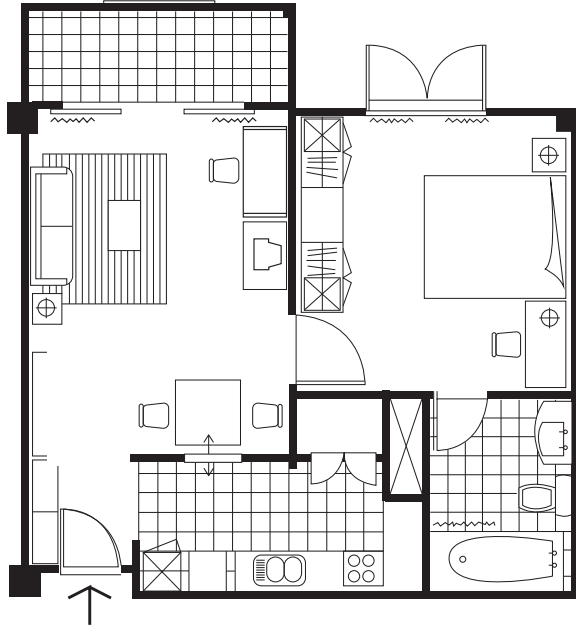

THREE BEDROOM APARTMENT (TYPE 1)

110 sqm

THREE BEDROOM APARTMENT (TYPE 2)

113 sqm

THREE BEDROOM VILLA

128 sqm

FOUR BEDROOM APARTMENT

182 sqm

ONE BEDROOM APARTMENT

61sqm

TWO BEDROOM APARTMENT (TYPE 1)

91sqm

TWO BEDROOM APARTMENT (TYPE 2)

89 sqm

DIAMOND WESTLAKE
SUITES