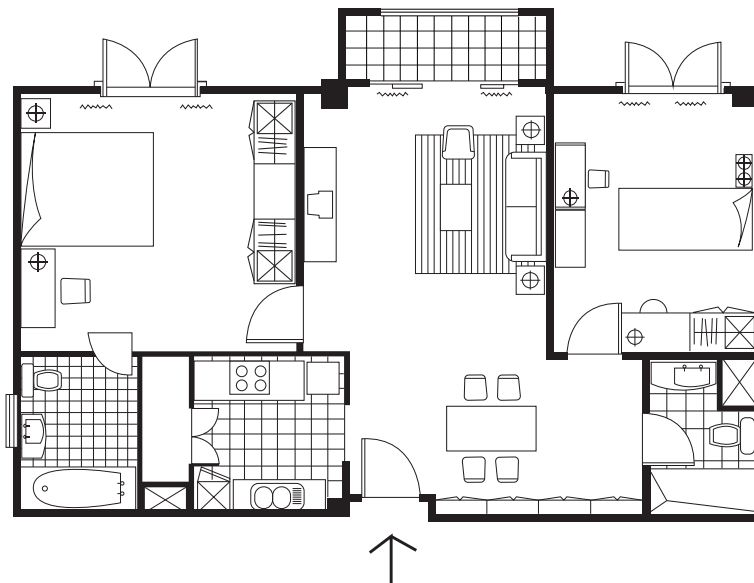

THREE BEDROOM APARTMENT (TYPE 1)

110 sqm

THREE BEDROOM APARTMENT (TYPE 2)

113 sqm

THREE BEDROOM VILLA

128 sqm

FOUR BEDROOM APARTMENT

182 sqm

ONE BEDROOM APARTMENT

61sqm

TWO BEDROOM APARTMENT (TYPE 1)

91sqm

TWO BEDROOM APARTMENT (TYPE 2)

89 sqm

DIAMOND WESTLAKE
SUITES