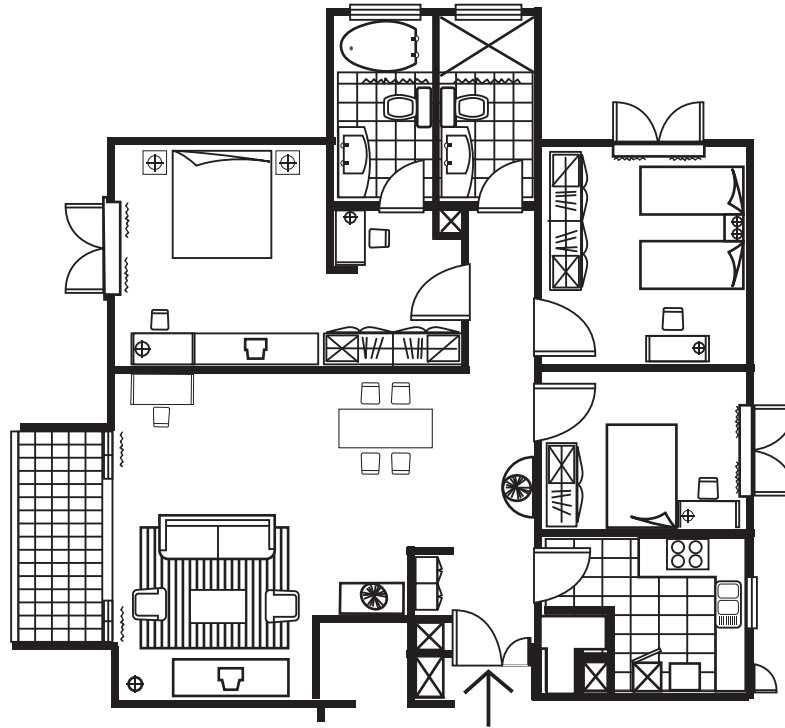

THREE BEDROOM APARTMENT (TYPE 1)

110 sqm

THREE BEDROOM APARTMENT (TYPE 2)

113 sqm

THREE BEDROOM VILLA

128 sqm

FOUR BEDROOM APARTMENT

182 sqm

ONE BEDROOM APARTMENT

61sqm

TWO BEDROOM APARTMENT (TYPE 1)

91sqm

TWO BEDROOM APARTMENT (TYPE 2)

89 sqm

DIAMOND WESTLAKE
SUITES