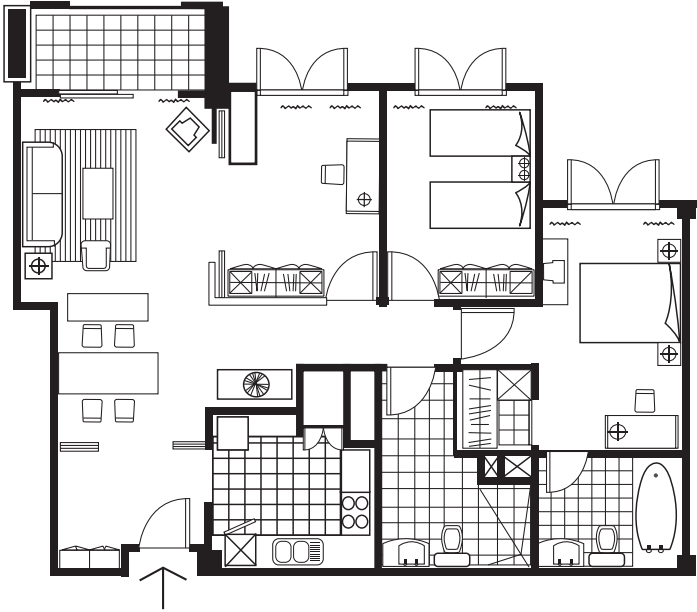

THREE BEDROOM APARTMENT (TYPE 1)

110 sqm

THREE BEDROOM APARTMENT (TYPE 2)

113 sqm

THREE BEDROOM VILLA

128 sqm

FOUR BEDROOM APARTMENT

182 sqm

ONE BEDROOM APARTMENT

61sqm

TWO BEDROOM APARTMENT (TYPE 1)

91sqm

TWO BEDROOM APARTMENT (TYPE 2)

89 sqm

DIAMOND WESTLAKE
SUITES